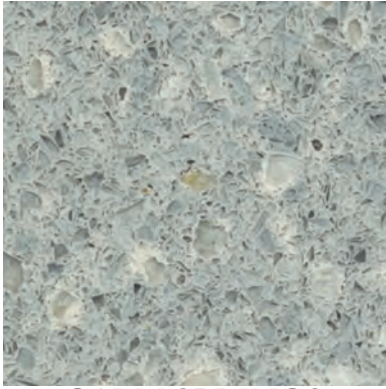

THE DUPONT™ ZODIAQ® TERRA COLLECTION: ITS TRUE BEAUTY LIES DEEP BENEATH THE SURFACE.

CALM SPRINGS

The natural beauty and durability of quartz meets the easy care and sustainability of the Zodiaq® Terra Collection, created with 50% pre-consumer recycled glass. The colors shown here are as modern as the way these surfaces are created, and can help contribute towards U.S. Green Building Council LEED® points.

MOSSY GREEN

Countertop shown in DuPont™ Zodiaq® Mossy Green

WARM TAUPE

MOROCCAN MORNING

Third-party certification pending.