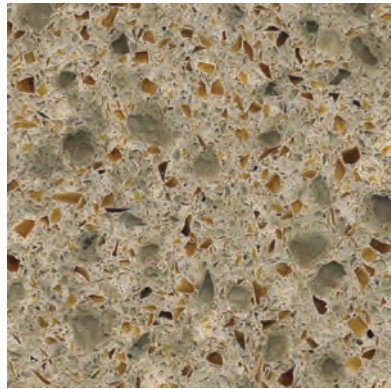

THE DUPONT™ ZODIAQ® TERRA COLLECTION: ITS TRUE BEAUTY LIES DEEP BENEATH THE SURFACE.

CALM SPRINGS

The natural beauty and durability of quartz meets the easy care and sustainability of the Zodiaq® Terra Collection, created with 50% pre-consumer recycled glass. The colors shown here are as modern as the way these surfaces are created, and can help contribute towards U.S. Green Building Council LEED® points.

MOSSY GREEN

Countertop shown in DuPont™ Zodiaq® Mossy Green

WARM TAUPE

MOROCCAN MORNING

Third-party certification pending.