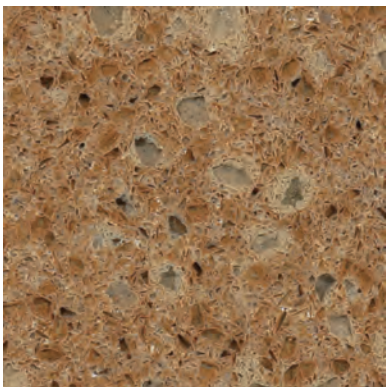

THE DUPONT™ ZODIAQ® TERRA COLLECTION: ITS TRUE BEAUTY LIES DEEP BENEATH THE SURFACE.

CALM SPRINGS

The natural beauty and durability of quartz meets the easy care and sustainability of the Zodiaq® Terra Collection, created with 50% pre-consumer recycled glass. The colors shown here are as modern as the way these surfaces are created, and can help contribute towards U.S. Green Building Council LEED® points.

MOSSY GREEN

Countertop shown in DuPont™ Zodiaq® Mossy Green

WARM TAUPE

MOROCCAN MORNING

Third-party certification pending.